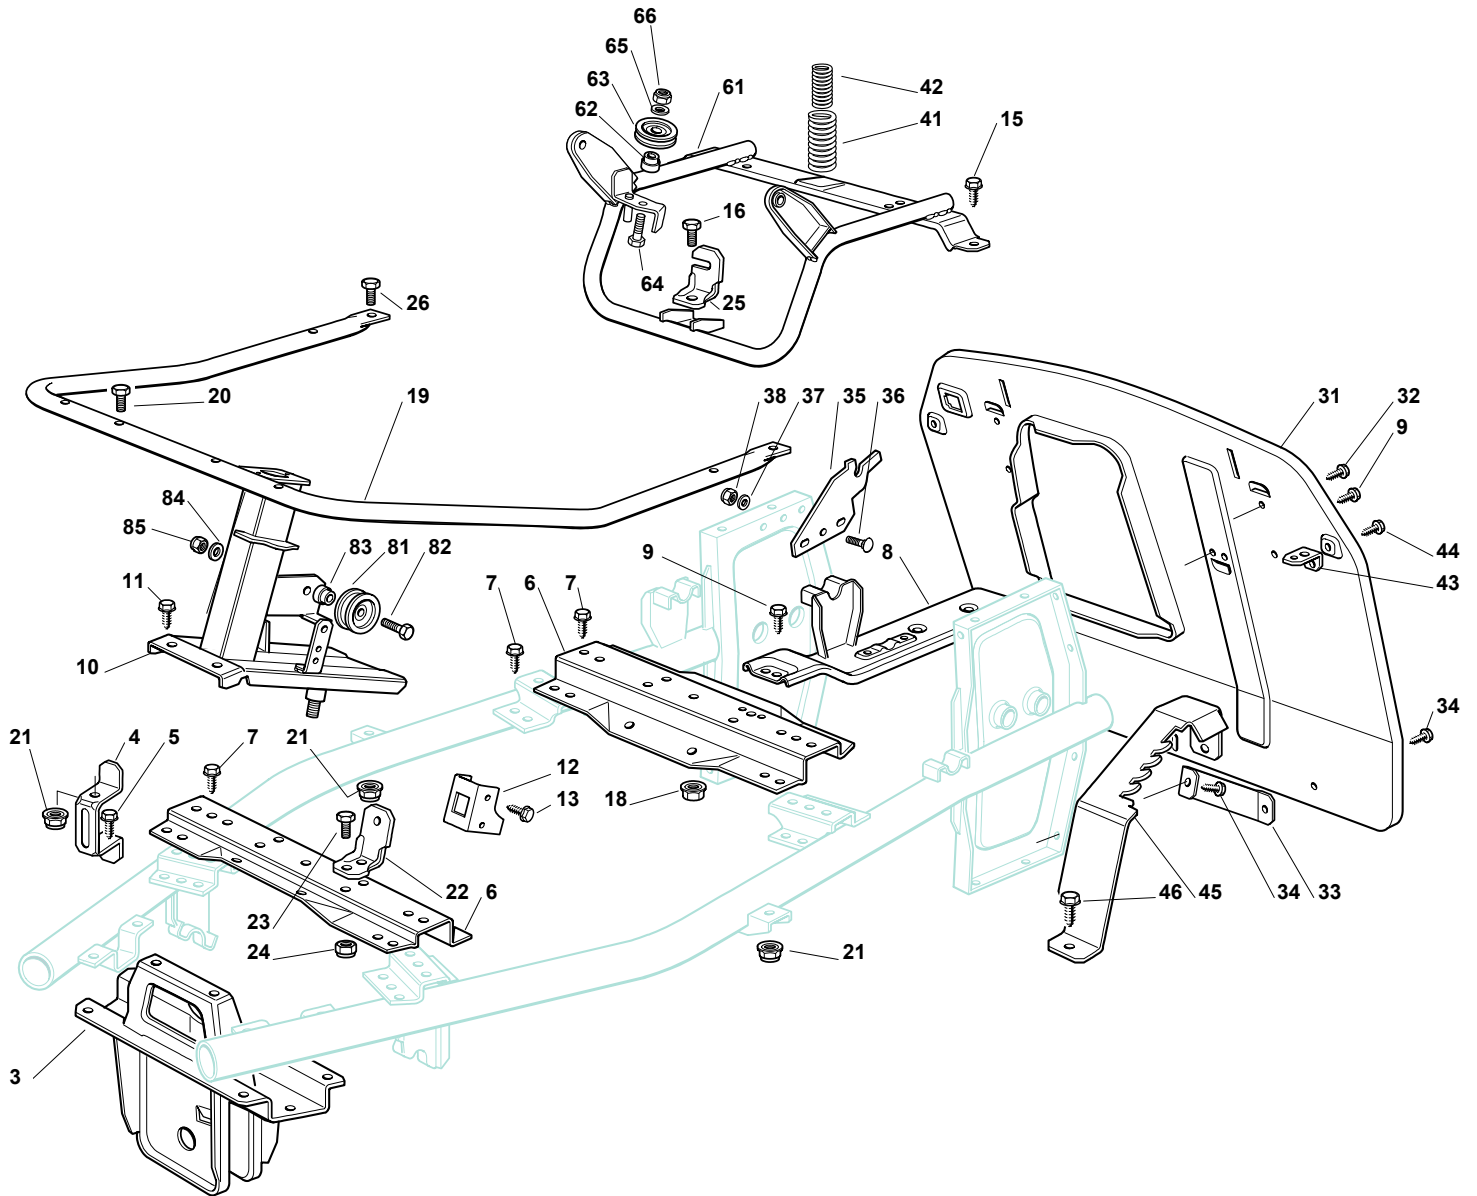

GARDEN COMPACT EV

GARDEN COMPACT EV

Pos. Fig.	Antal Quantity	Art No Part No	Benämning	Description	Anmärkning Notes
3	1	84783015/1	Stöd	Support	
4	2	27772121/0	Fäste	Clamp	
5	6	12735121/0	Skruv	Screw	
6	2	27650115/1	Trådbygel	Stiffening	
7	10	12735121/0	Skruv	Screw	
8	1	84650105/0	Reduktion	Stiffening	
9	4	12735121/0	Skruv	Screw	
10	1	384783055/0	Support	Support	
11	6	12735121/0	Skruv	Screw	
12	1	27772095/0	Klämma	Support	
13	2	12735105/0	Skruv	Screw	
15	2	12735121/0	Skruv	Screw	
16	1	12793701/0	Skruv	Screw	
18	1	12293201/0	Mutter	Nut	
19	1	27869057/0	Support	Support	
20	2	12792099/0	Skruv	Screw	
21	4	12154510/0	Mutter	Nut	
22	1	27773077/0	Fästvinkel	Angle Bracket	
23	1	12791011/0	Skruv	Screw	
24	1	12154510/0	Mutter	Nut	
25	1	27753081/0	Fästvinkel	Angle Bracket	
26	2	12791500/0	Skruv	Screw	
31	1	84545061/0	Platta	Rear Plate	
32	4	12735121/0	Skruv	Screw	
33	2	27650111/0	Reduktion	Stiffening	
34	4	12735121/0	Skruv	Screw	
35	2	27772131/0	Fäste	Clamp	
36	2	12818690/0	Skruv	Screw	
37	2	12521350/0	Bricka	Washer	
38	2	12155000/0	Mutter	Nut	
41	1	27430567/0	Fjäder	Spring	
42	1	27430569/1	Fjäder	Spring	
43	2	27753073/0	Fästvinkel	Angle Bracket	
44	2	12729600/0	Skruv	Screw	
45	1	27734059/0	Sector	Rack	
46	2	12735121/0	Skruv	Screw	
61	1	384801141/0	Seat Support	Support	
62	1	22170910/0	Stift	Pin	
63	1	81003375/1	Stödhjul	Wheel (B&S)	
64	1	12691200/0	Skruv	Right Screw	
65	1	12523060/0	Bricka	Washer	
66	1	12155000/0	Mutter	Nut	
81	1	81003375/1	Stödhjul	Wheel (B&S)	
82	1	12691200/0	Skruv	Right Screw	
83	1	22170910/0	Stift	Pin	
84	1	12523060/0	Bricka	Washer	
85	1	12155000/0	Mutter	Nut